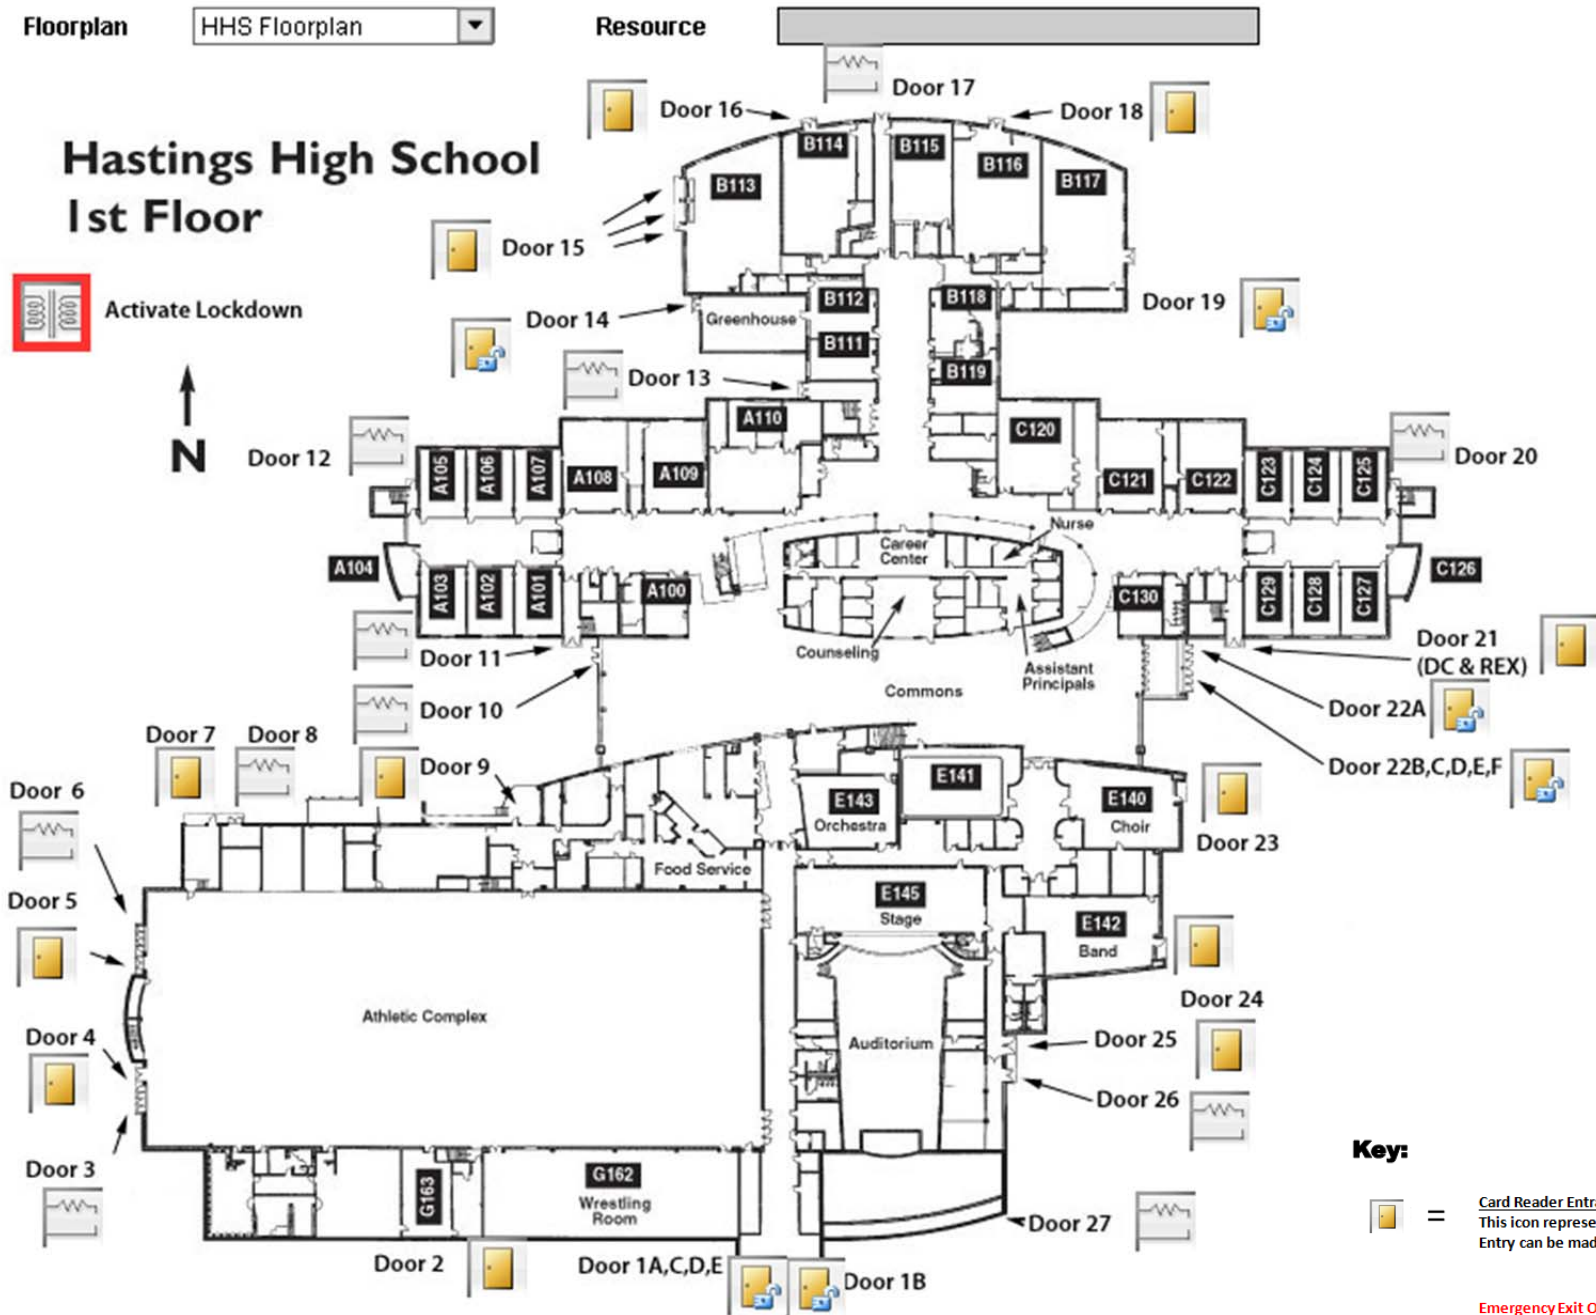

Hastings High School 1st Floor

Activate Lockdown

Key:

 = **Card Reader Entrance**
This icon represents a door with a Card Access Reader. Entry can be made by Access Card or by a programmed unlock.

 = **Emergency Exit Only**

- Door cannot be accessed from interior or exterior – an alarm will sound if the door is opened at any time.
- It can be disarmed for propping if necessary.

 = **Exit Only Door (DC & REX)**
Doors with this notation do not have an Access Card Reader located on the exterior. The door will allow you to exit without the building without an alarm but not enter from the outside.