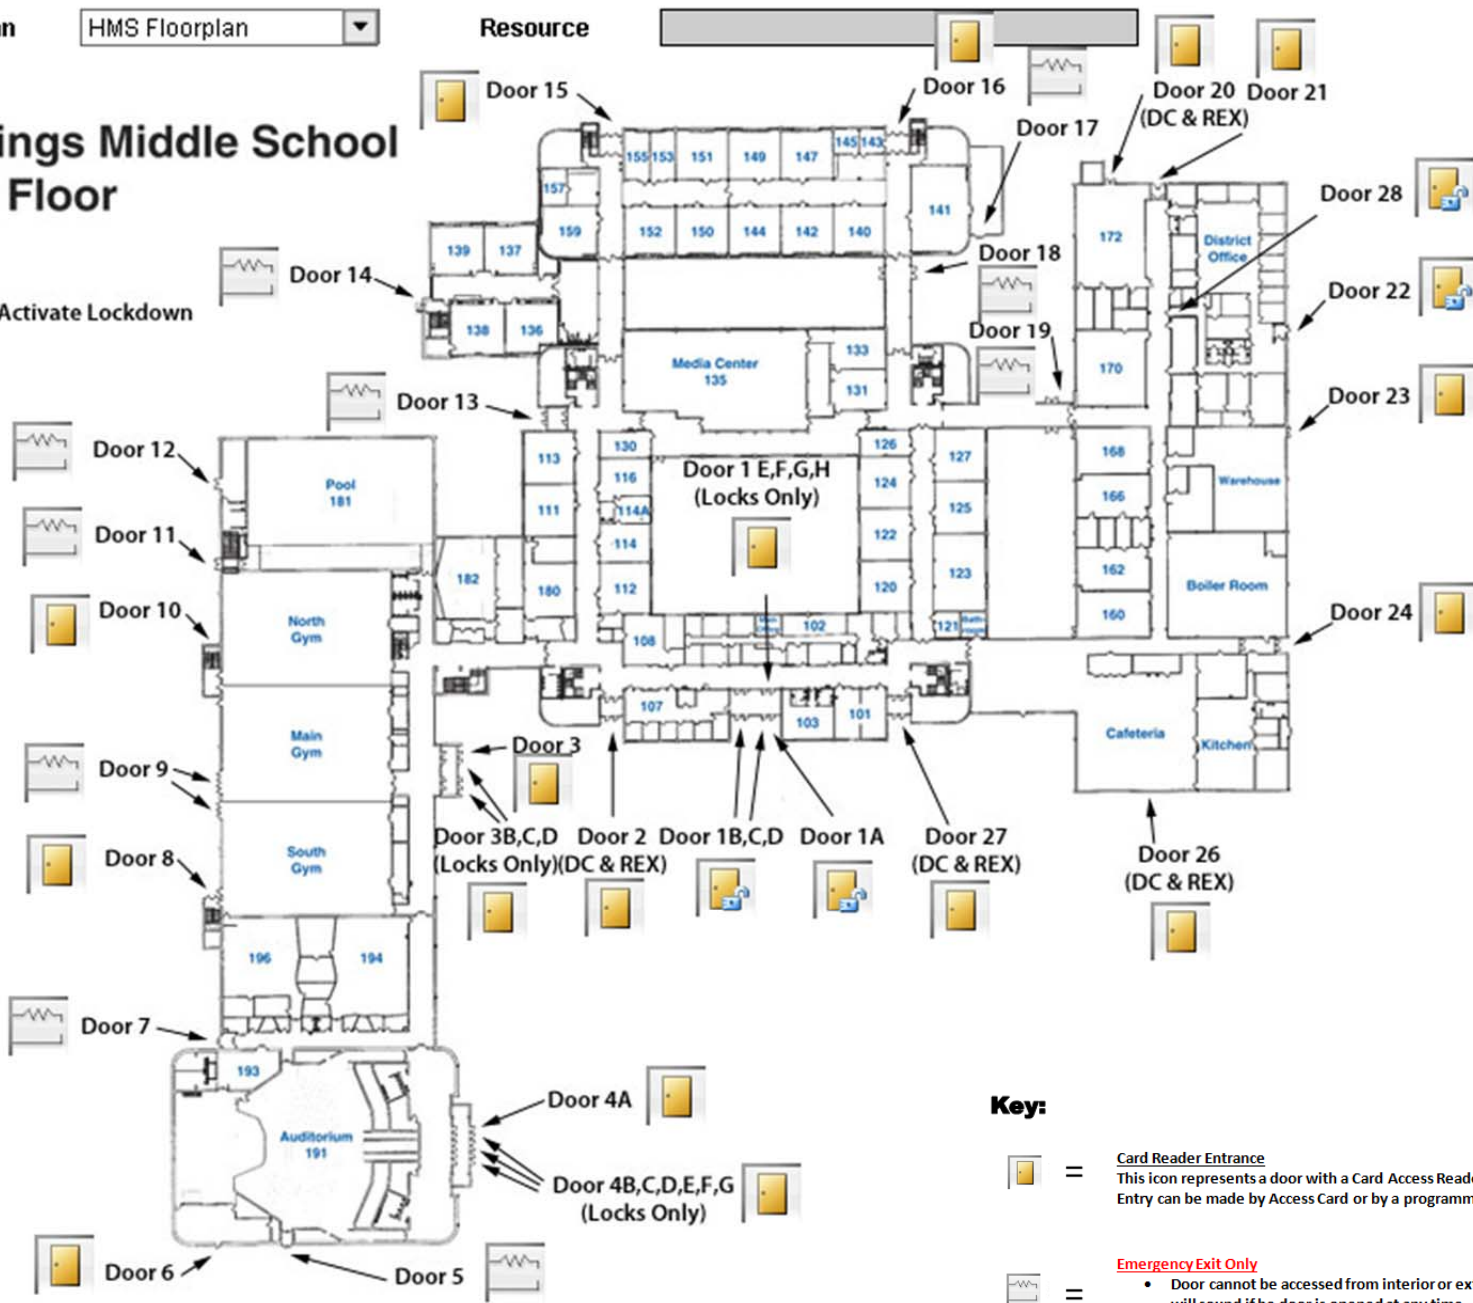

Floorplan

HMS Floorplan

Resource

Hastings Middle School First Floor

Activate Lockdown

Key:

= **Card Reader Entrance**
This icon represents a door with a Card Access Reader. Entry can be made by Access Card or by a programmed unlock.

= **Emergency Exit Only**

- Door cannot be accessed from interior or exterior – an alarm will sound if the door is opened at any time.
- It can be disarmed for propping if necessary.

(DC & REX)

= **Exit Only Door**
Doors with this notation do not have an Access Card Reader located on the exterior. The door will allow you to exit without the building without an alarm but not enter from the outside.