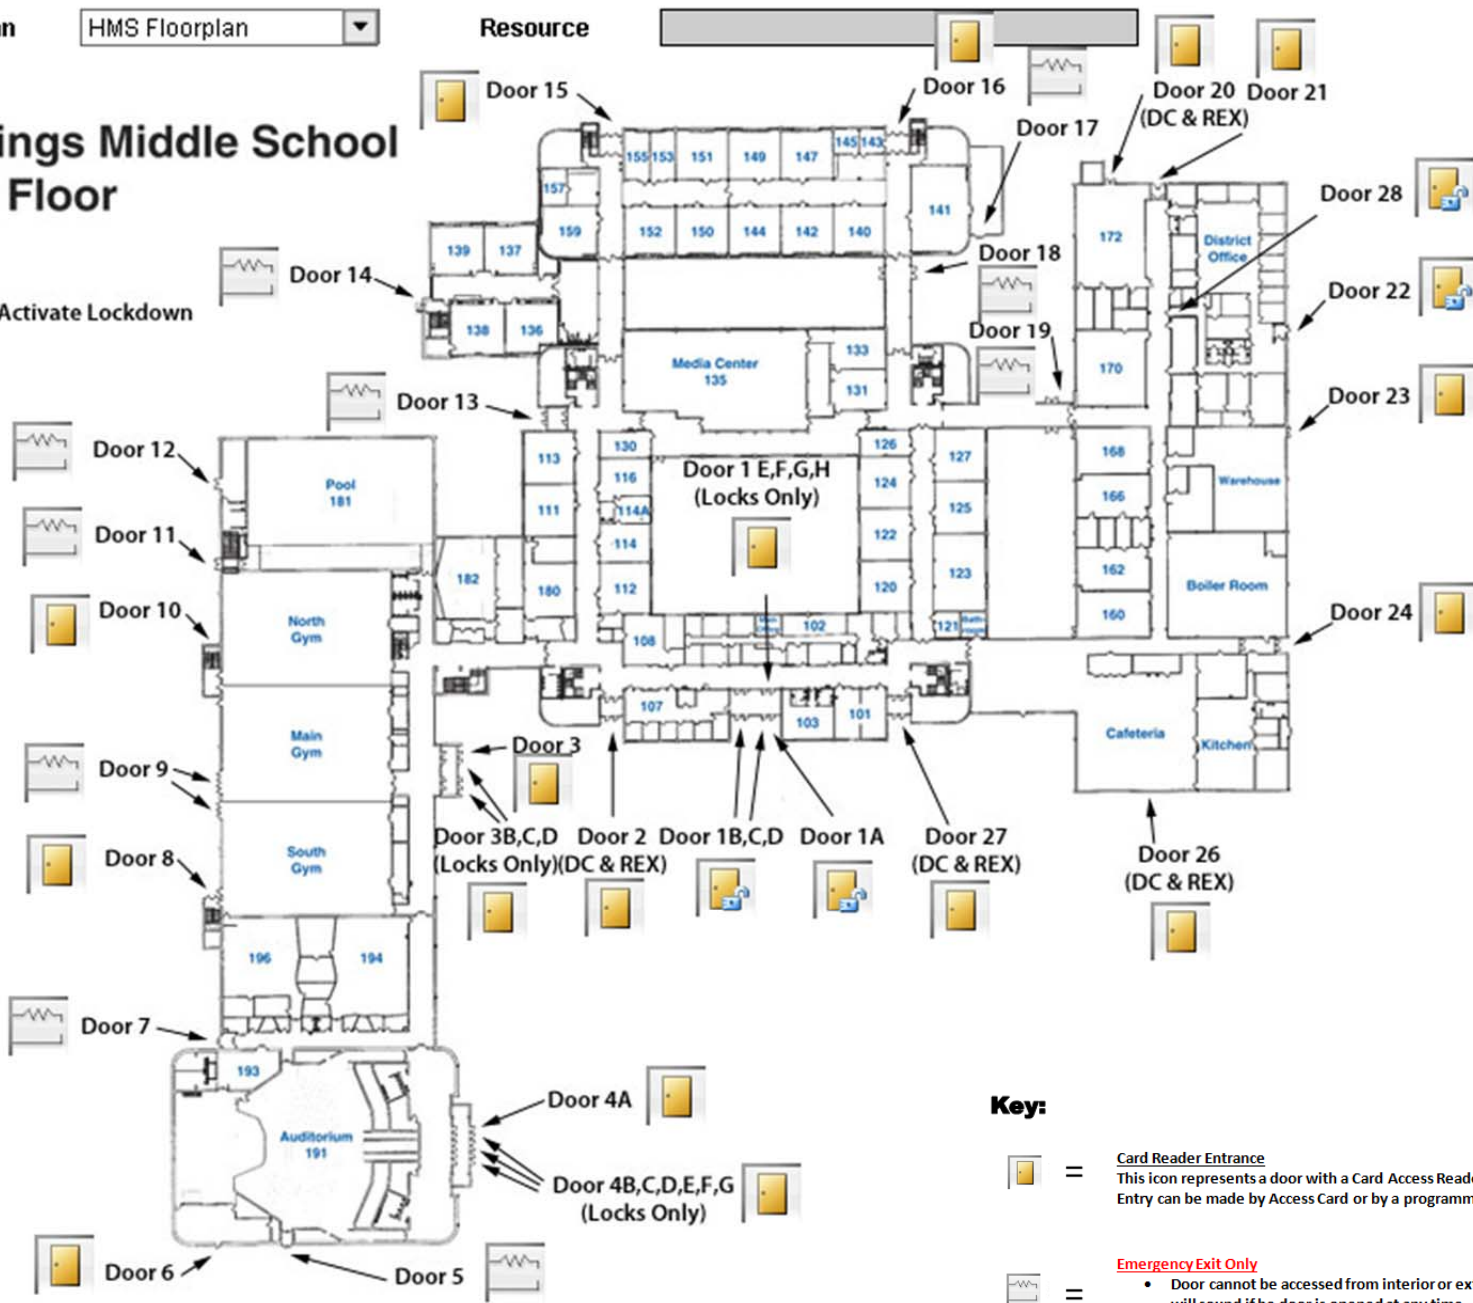

Floorplan

HMS Floorplan

Resource

Hastings Middle School First Floor

Activate Lockdown

Key:

= **Card Reader Entrance**
This icon represents a door with a Card Access Reader
Entry can be made by Access Card or by a programmed unlock

= **Emergency Exit Only**

- Door cannot be accessed from interior or exterior – an alarm will sound if the door is opened at any time.
- It can be disarmed for propping if necessary.

(DC & REX)

= **Exit Only Door**
Doors with this notation do not have an Access Card Reader located on the exterior. The door will allow you to exit without the building without an alarm but not enter from the outside.