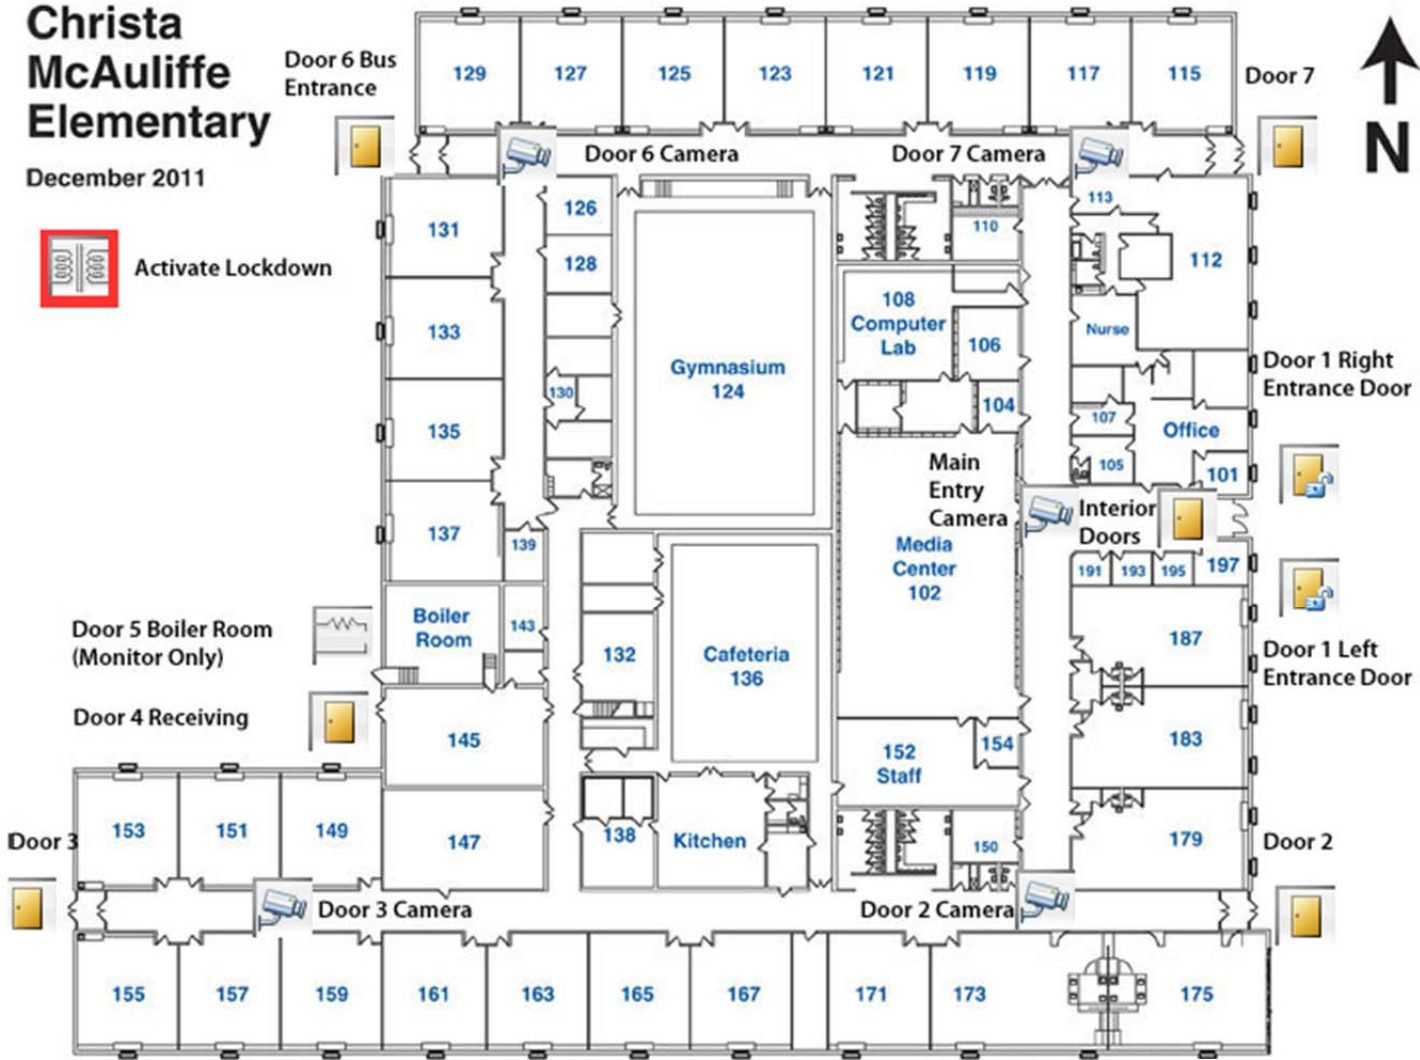

Christa McAuliffe Elementary

December 2011

Activate Lockdown

Key:

Card Reader Entrance
This icon represents a door with a Card Access Reader. Entry can be made by Access Card or by a programmed unlock.

Emergency Exit Only