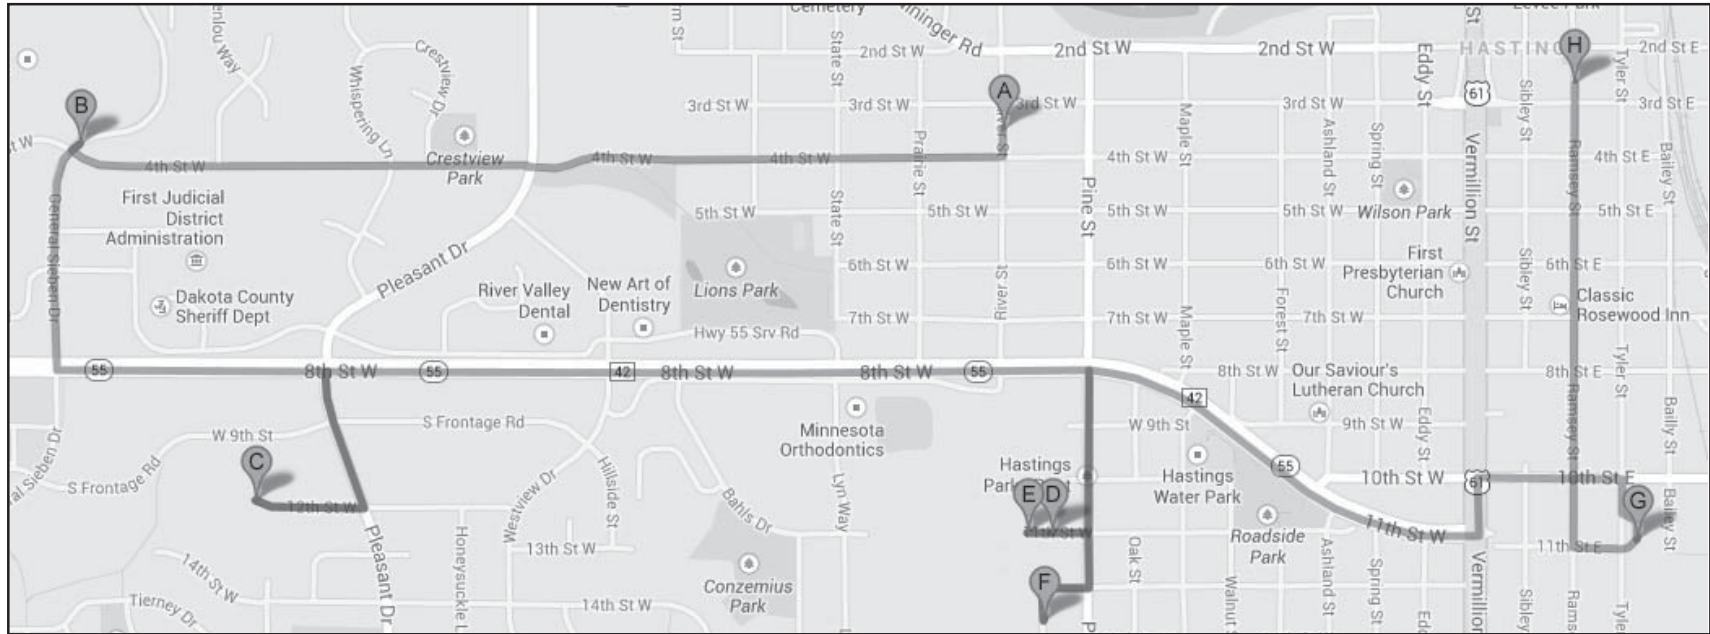

# CITY OF HASTINGS - School Facilities

- A** - Tilden Community Center/Community Education/Senior Center \_\_\_\_\_ 310 River Street
- B** - Hastings High School \_\_\_\_\_ 200 General Sieben Drive
- C** - Christa McAuliffe Elementary School \_\_\_\_\_ 1601 West 12th Street
- D** - Hastings ISD 200 Administrative Offices \_\_\_\_\_ 1000 West 11th Street
- E** - Hastings Middle School \_\_\_\_\_ 1000 West 11th Street
- F** - Pinecrest Elementary School \_\_\_\_\_ 975 West 12th Street
- G** - Hastings Alternative Learning Center \_\_\_\_\_ 213 Ramsey Street
- H** - John F. Kennedy Elementary School \_\_\_\_\_ 1175 Tyler Street

**ISD 200 Facilities**